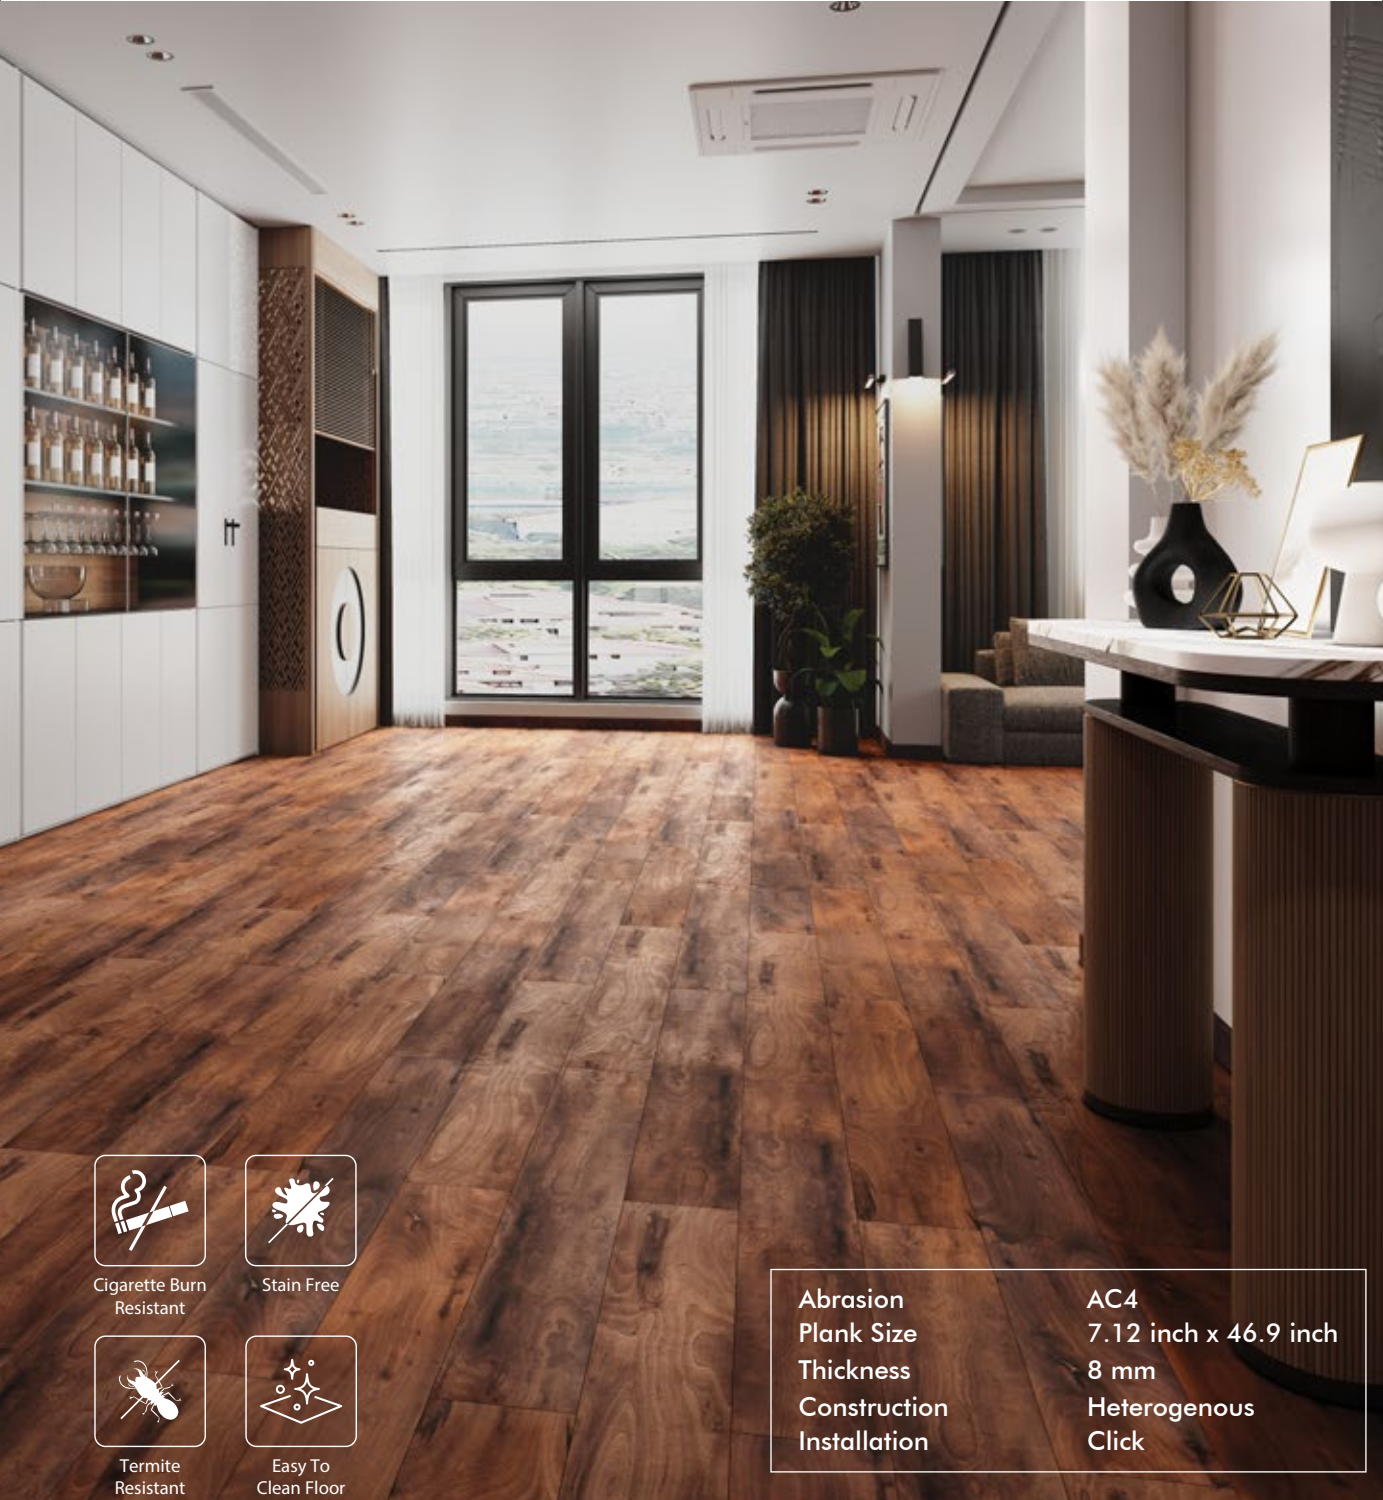

Cigarette Burn
Resistant

Stain Free

Termite
Resistant

Easy To
Clean Floor

Abrasion	AC4
Plank Size	7.12 inch x 46.9 inch
Thickness	8 mm
Construction	Heterogenous
Installation	Click